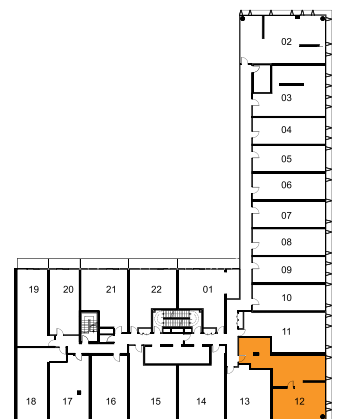

## 1031 SQ FT / TWO BEDROOM PLUS DEN

INTERIOR: 1031 SQ FT

SUITES: 211/312/412/512/612

# SIXTY COLBORNE

FLOOR: 2

FLOORS: 3-5

FLOOR: 6

freed

Furniture for illustrative purposes only. Sizes and specifications subject to change without notice. E + O.E.