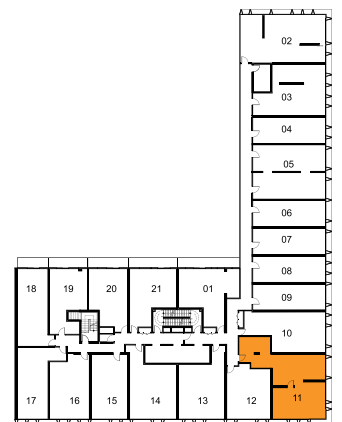

# PODIUM SUITES

## 1031 SQ FT / TWO BEDROOM PLUS DEN

INTERIOR: 1031 SQ FT

SUITES: 211/312/412/512/612

# SIXTY COLBORNE

FLOOR: 2

FLOORS: 3-5

FLOOR: 6

freed

Furniture for illustrative purposes only. Sizes and specifications subject to change without notice. E + O.E.