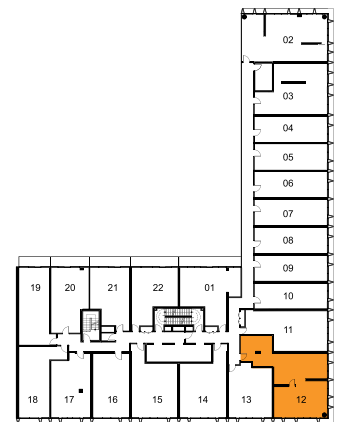

## 1031 SQ FT / TWO BEDROOM PLUS DEN

INTERIOR: 1031 SQ FT

SUITES: 211/312/412/512/612

# SIXTY COLBORNE

FLOOR: 2

FLOORS: 3-5

FLOOR: 6

freed

Furniture for illustrative purposes only. Sizes and specifications subject to change without notice. E + O.E.